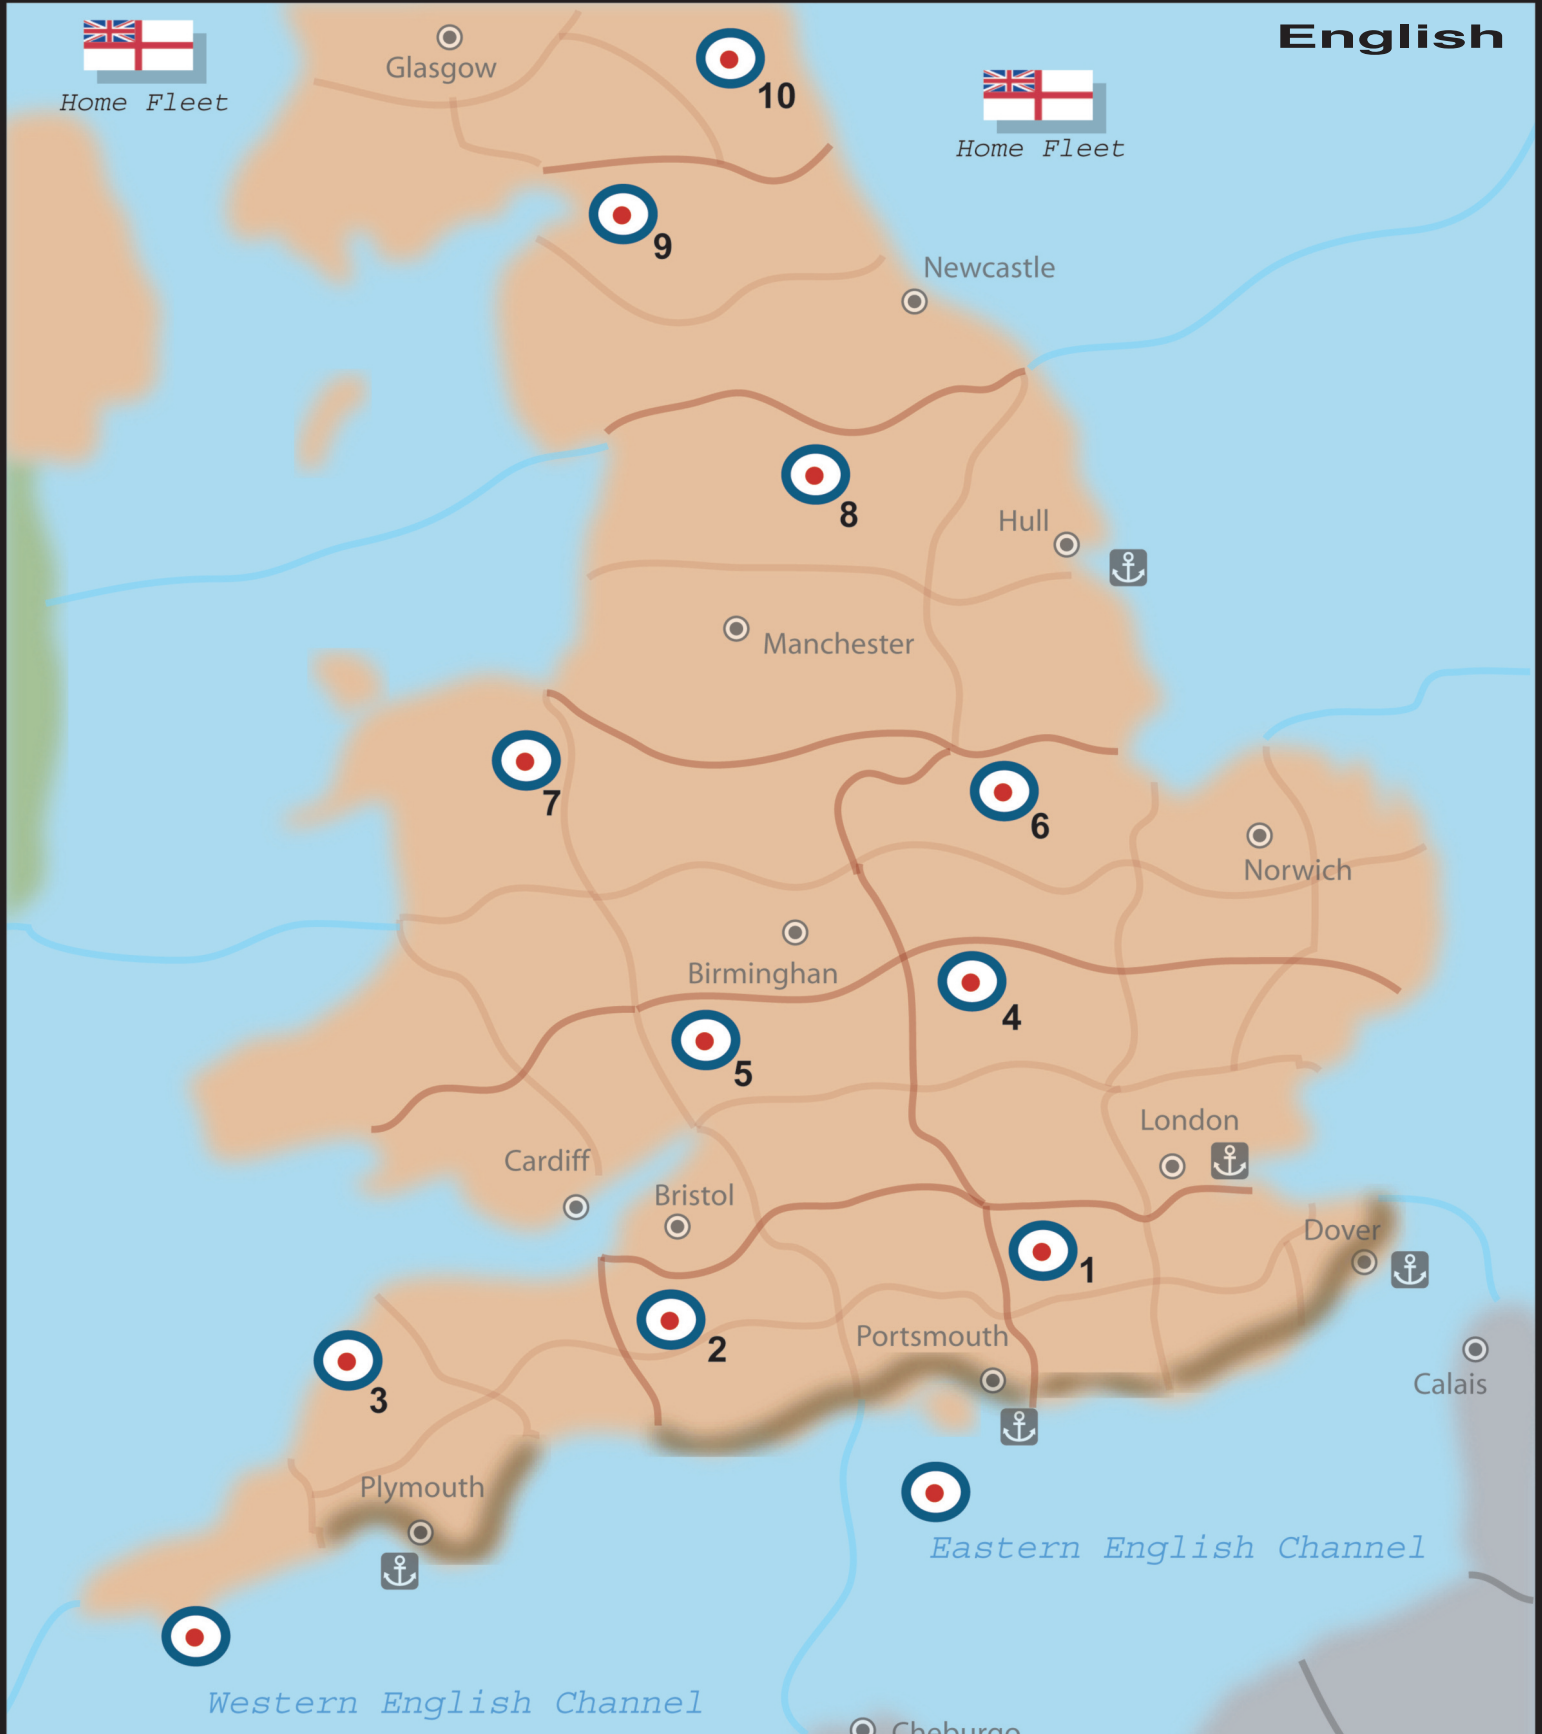

OPERATION SEA LION

● Ciudad

Salida Home Fleet

⚓ Puerto

Area Terrestre

Playa

Zona Aerea

PUNTOS DE SUMINISTRO

OPERATION SEA LION

City

Home Fleet

Port

Area Terrestre

Beach

Zone

SUPPLY POINTS